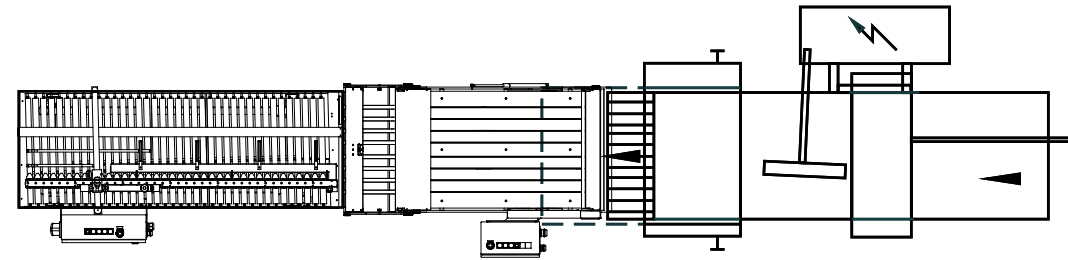

MM Presto II

407

850.4

DFT560

SVC525-C

UW23

* Note:
- Transformer(s) supplied by MBO
- Customer to provide information on their house power

MM Presto II

407

850.4

T50/4-Pile

MM Presto II

407

T50/4-Pile

MM Presto II

F50